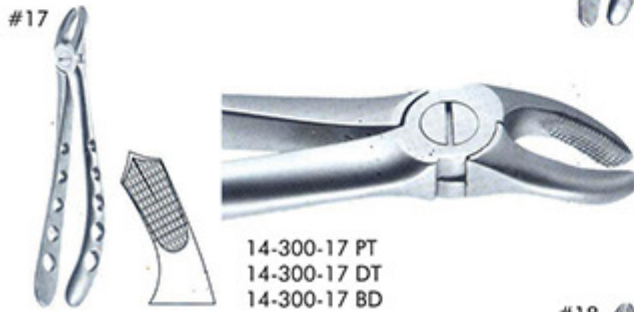

# Extracting Forceps Standard Gripe

PT-Plain Toothed

DT-Diamond Tip

BD-Black Coated+Diamond Tip

A

B

C

D