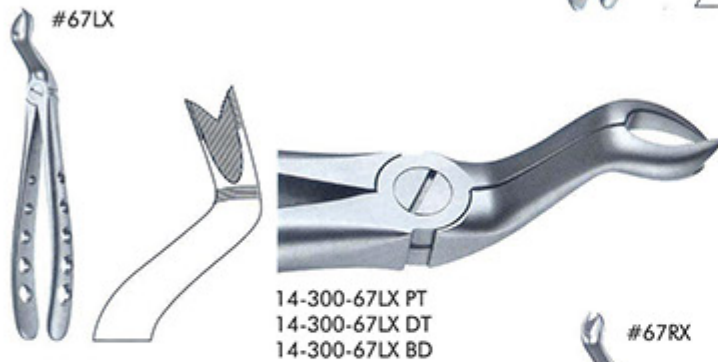

# Extracting Forceps Standard Gripe

PT-Plain Toothed

DT-Diamond Tip

BD-Black Coated+Diamond Tip

A

B

C

D