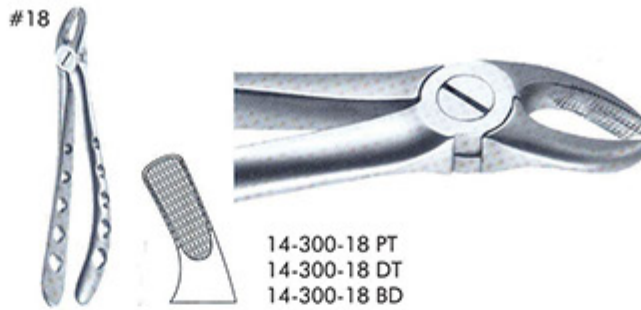

# Extracting Forceps Standard Gripe

PT-Plain Toothed

DT-Diamond Tip

BD-Black Coated+Diamond Tip

A

B

C

D