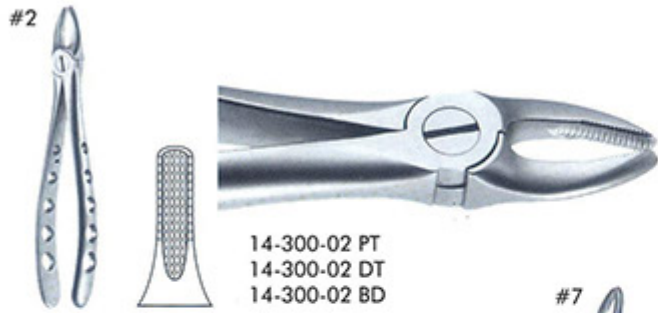

# Extracting Forceps Standard Gripe

PT-Plain Toothed

DT-Diamond Tip

BD-Black Coated+Diamond Tip

A

B

C

D