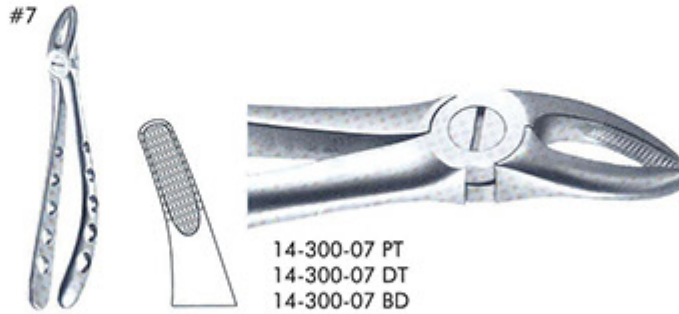

# Extracting Forceps Standard Gripe

PT-Plain Toothed

DT-Diamond Tip

BD-Black Coated+Diamond Tip

A

B

C

D