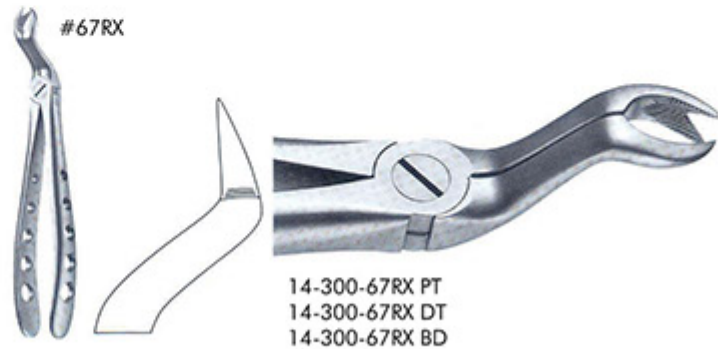

# Extracting Forceps Standard Gripe

PT-Plain Toothed

DT-Diamond Tip

BD-Black Coated+Diamond Tip

A

B

C

D